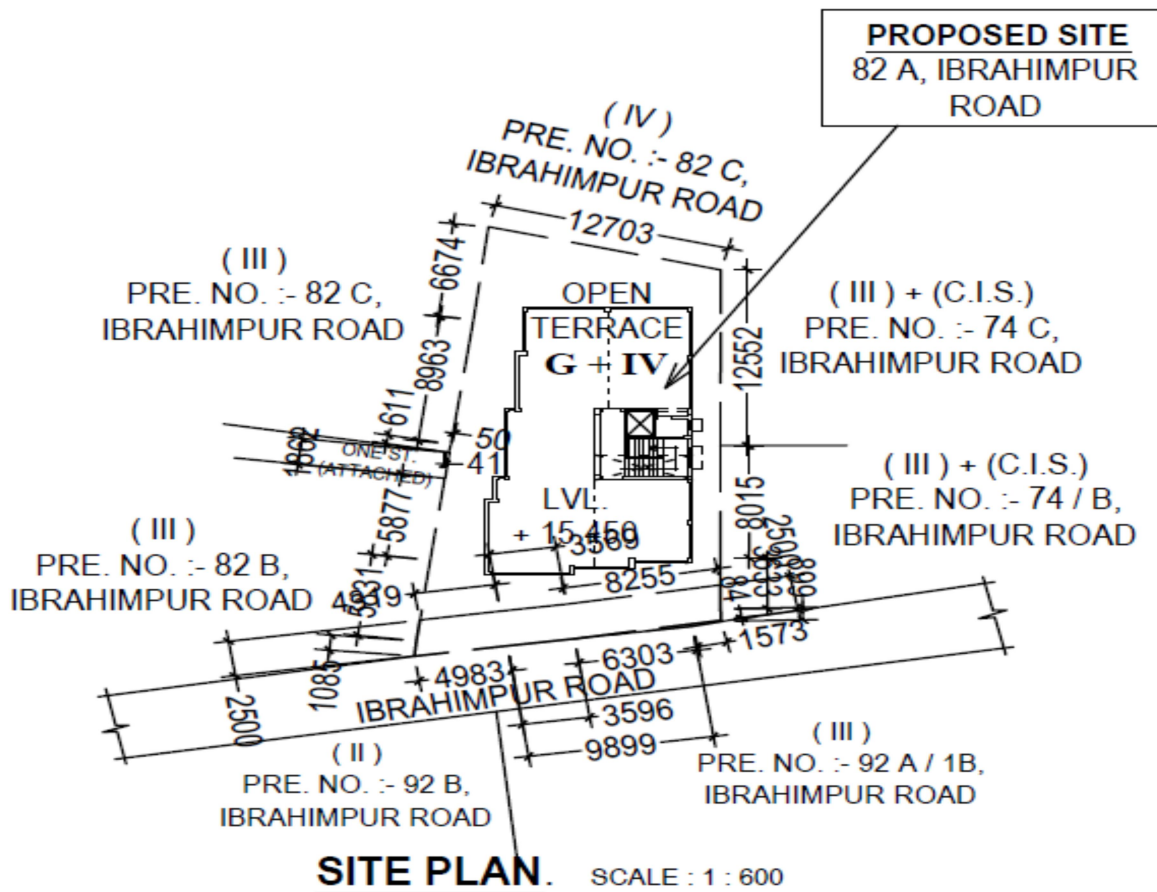

JDS CONSTRUCTION

82A, IBRAHIMPUR ROAD,
JADAVPUR, KOLKATA - 700 032
Mob. : 8240912147, 9433052412

LOCATION MAP of “82A, Ibrahimpur Road” at 82A, Ibrahimpur Road, Jadavpur, P.O. – Jadavpur University, P.S. – Jadavpur, Kolkata – 700032, under Ward No. 96 of Borough – X of KMC, WB, INDIA

Latitude: 22.49366763141418; Longitude: 88.36926320254983

JDS CONSTRUCTION
Jayanath
Partner